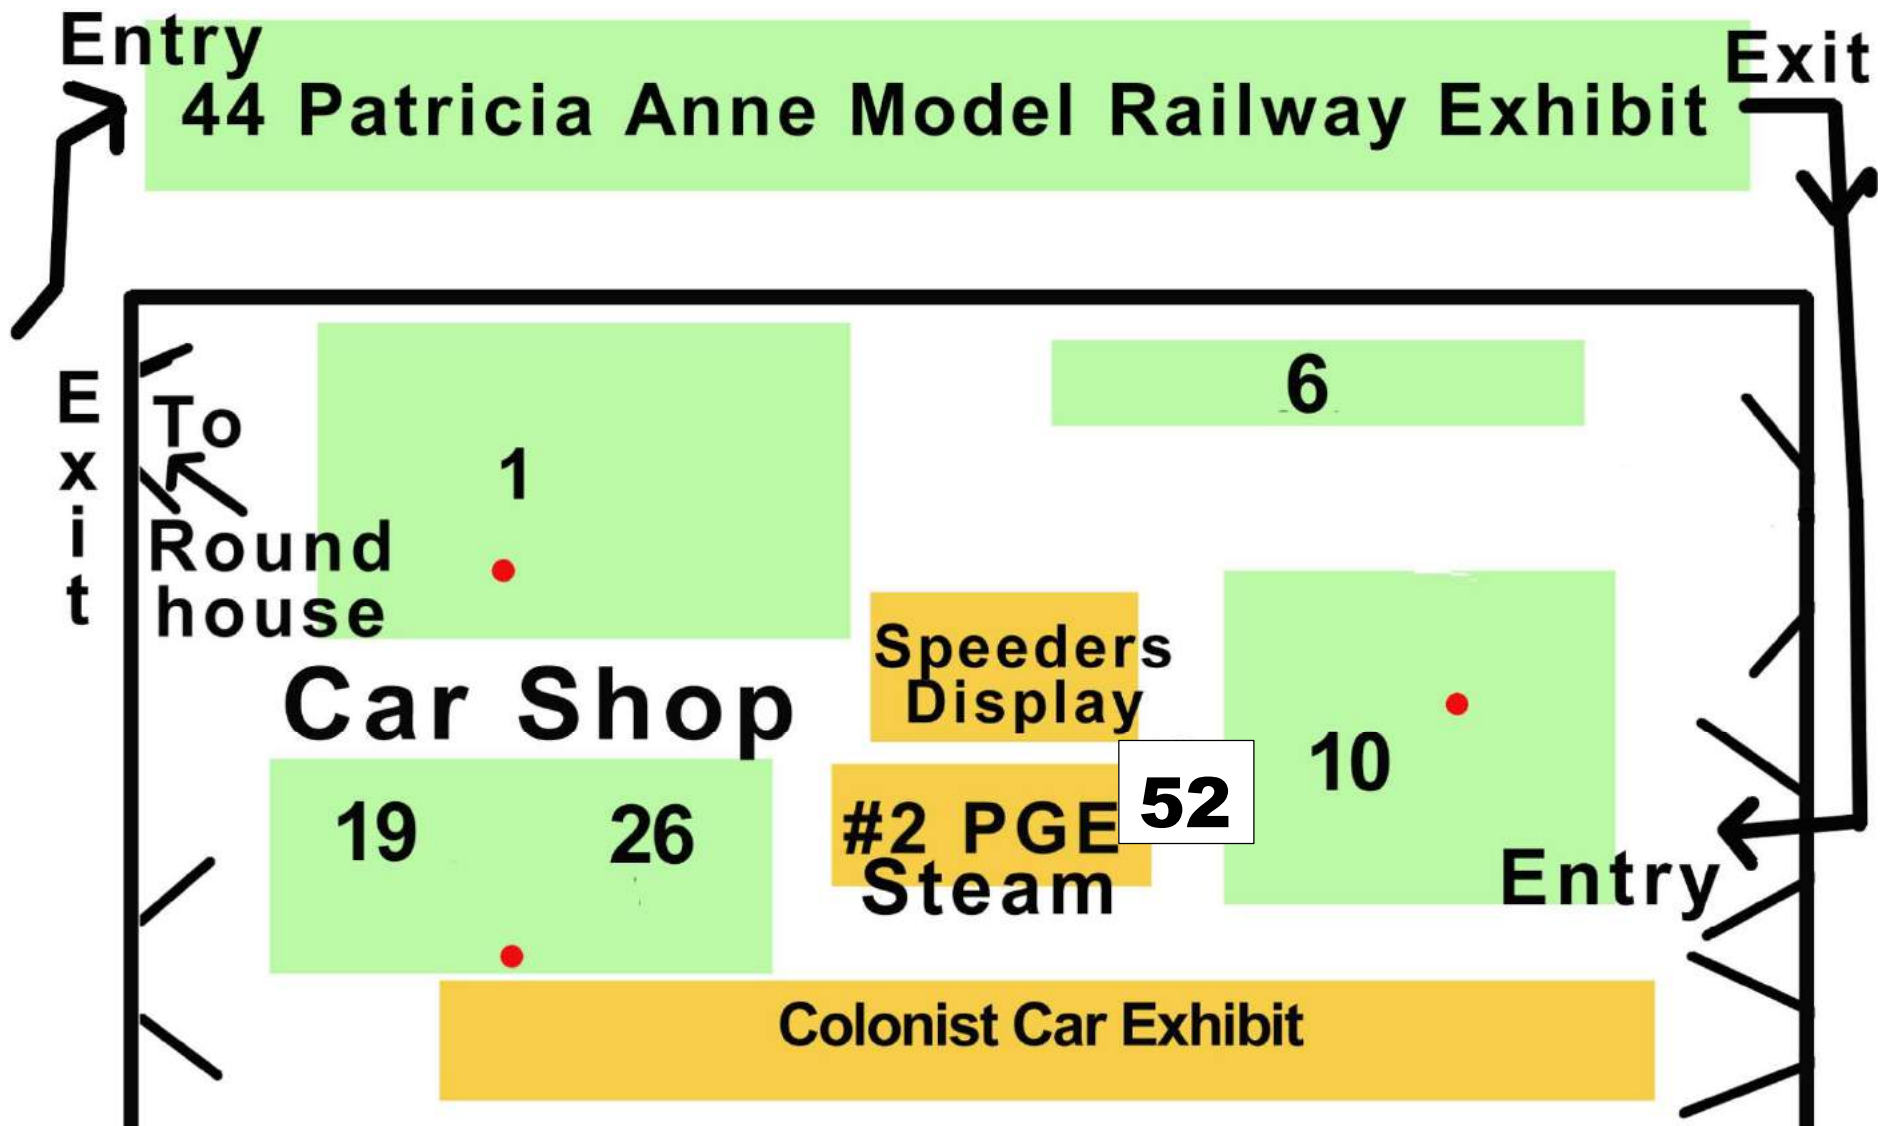

19 & 26 Free test your driving skills RC car and truck hill climb course, Sunday only, time trial RC racing heats free

52 Sunday only free; behind the scenes guided museum tours, meet at the rear of PGE #2 at; 11am, 1pm, 3pm