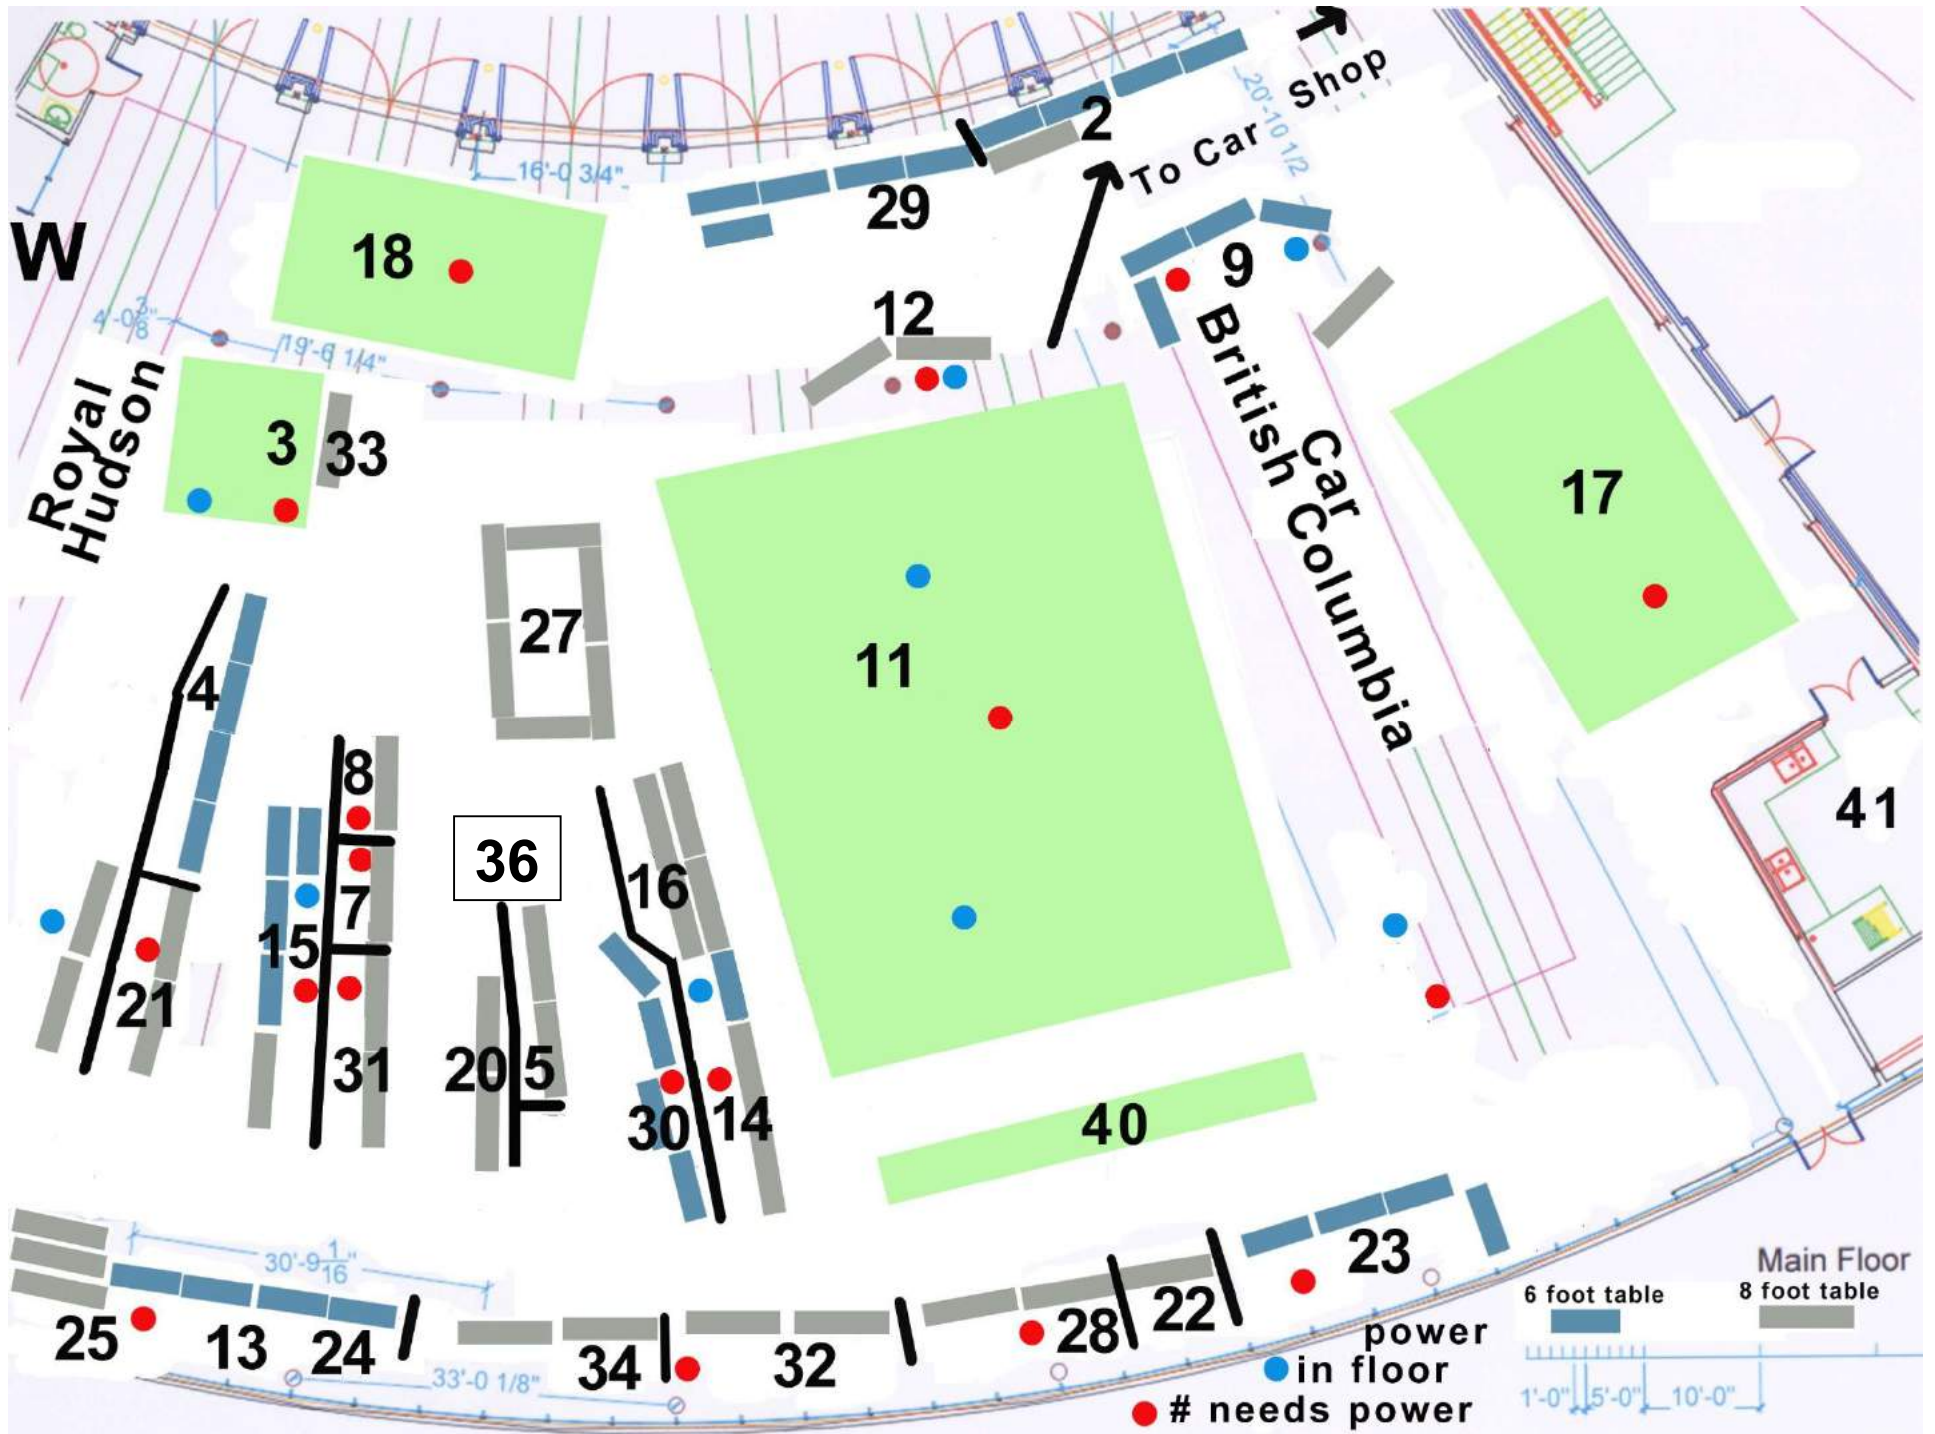

55 Saturday only historic vintage 1940's logging crew speeder rides depart hourly 11am to 4pm, tickets at 47

55 Sunday only full-size RDC Budd car train rides run north on the BC Rail Mainline through Squamish. Tickets at 47. 11:30 am, 2pm, additional trips as needed.

40 Kids Thomas wooden train play tables

19 & 26 Free test your driving skills RC car and truck hill climb course, Sunday only, time trial RC racing heats free

52 Sunday only free; behind the scenes guided museum tours, meet at the rear of PGE #2 at; 11am, 1pm, 3pm

52 Meet for Museum tours Sunday
53 2nd floor Model Rail exhibit
54 Little Obie Train Ride Boarding
55 Train Ride Boarding; Saturday Speeder, Sunday Budd Car RDC

43 Food Trailer
44 Model Rail Exhibit
45 Mini Rail Boarding
46 Lunch seating

47 Show Entry Gift Shop
48 Roundhouse
49 Car Shop displays
50 Car shop Entry
51 Gate Entry
W Washroom

Exhibitor Parking