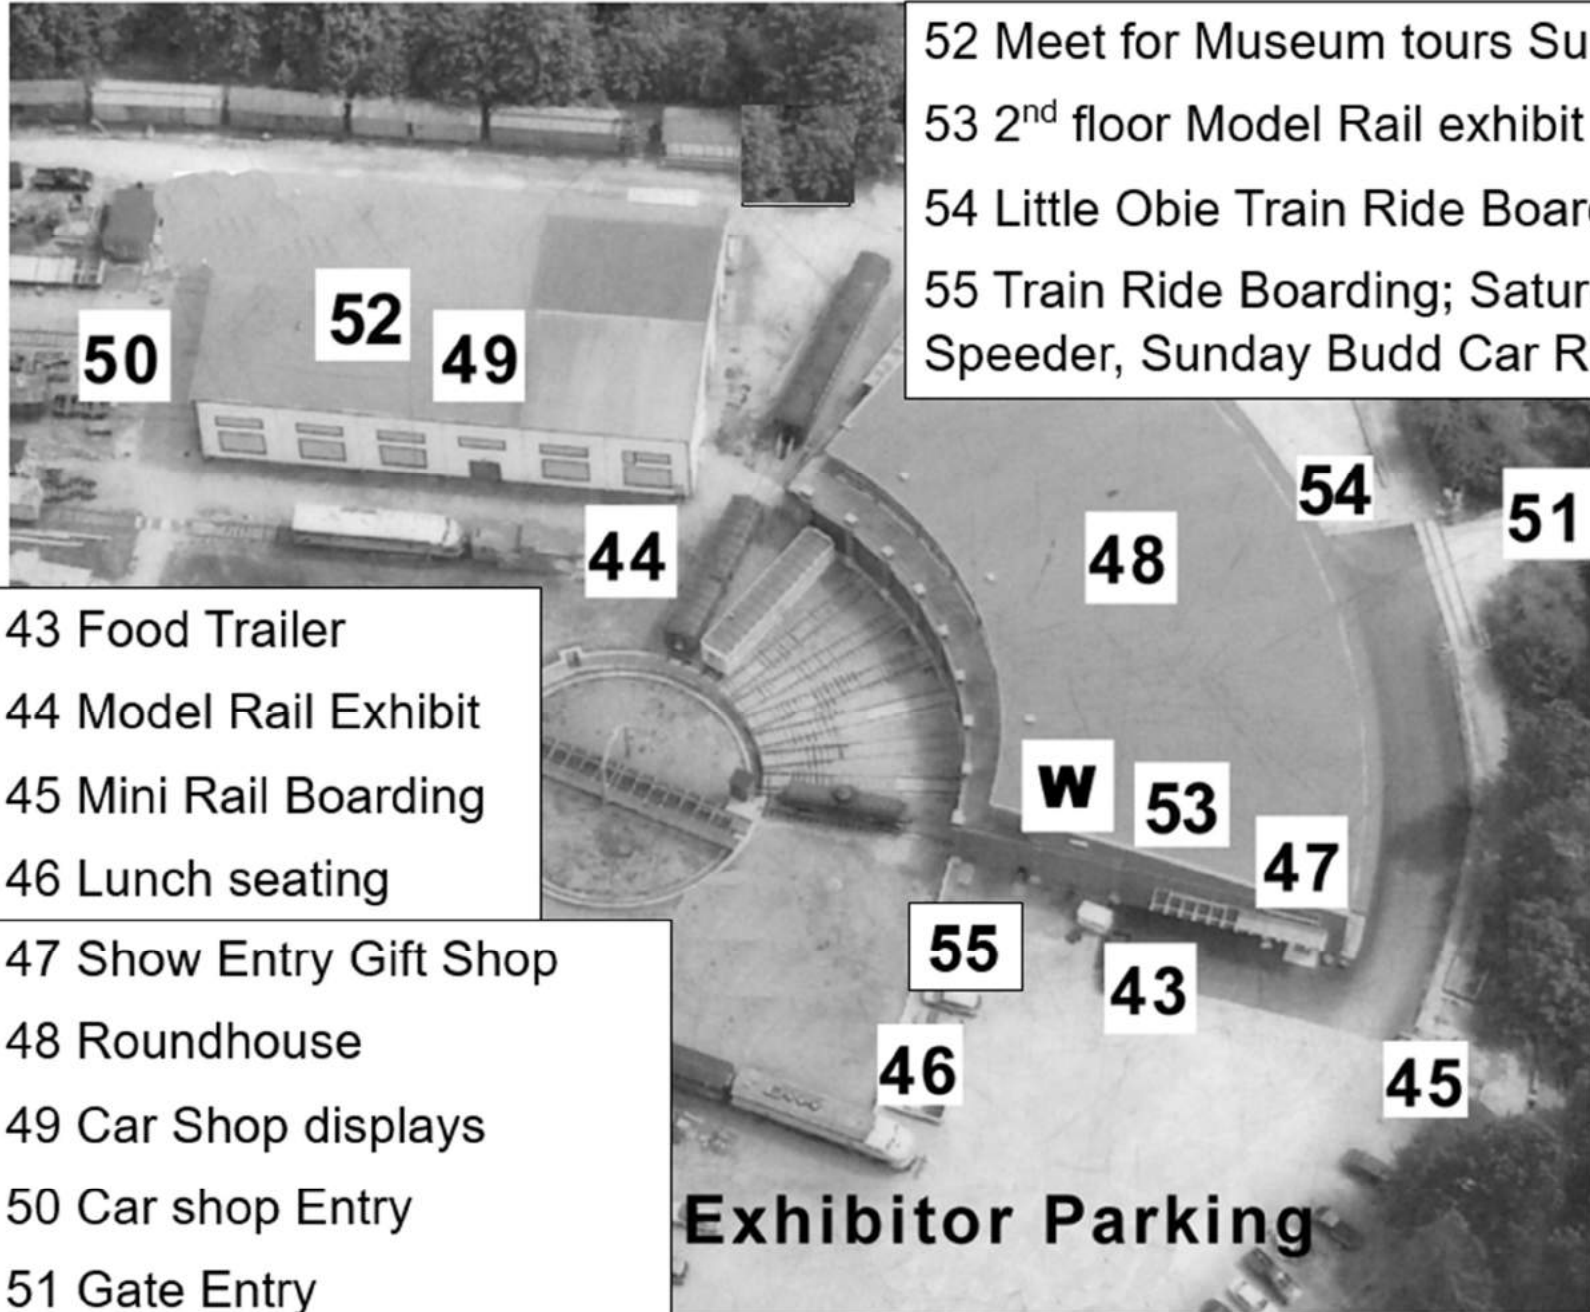

55 Saturday only historic vintage 1940's logging crew speeder rides depart hourly 11am to 4pm, tickets at 47

55 Sunday only full-size RDC Budd car train rides run north on the BC Rail Mainline through Squamish. Tickets at 47. 11:30 am, 2pm, additional trips as needed.

40 Kids Thomas wooden train play tables

19 & 26 Free test your driving skills RC car and truck hill climb course, Sunday only, time trial RC racing heats free

52 Sunday only free; behind the scenes guided museum tours, meet at the rear of PGE #2 at; 11am, 1pm, 3pm

52 Meet for Museum tours Sunday
53 2nd floor Model Rail exhibit
54 Little Obie Train Ride Boarding
55 Train Ride Boarding; Saturday Speeder, Sunday Budd Car RDC

43 Food Trailer
44 Model Rail Exhibit
45 Mini Rail Boarding
46 Lunch seating

47 Show Entry Gift Shop
48 Roundhouse
49 Car Shop displays
50 Car shop Entry
51 Gate Entry
W Washroom

Exhibitor Parking